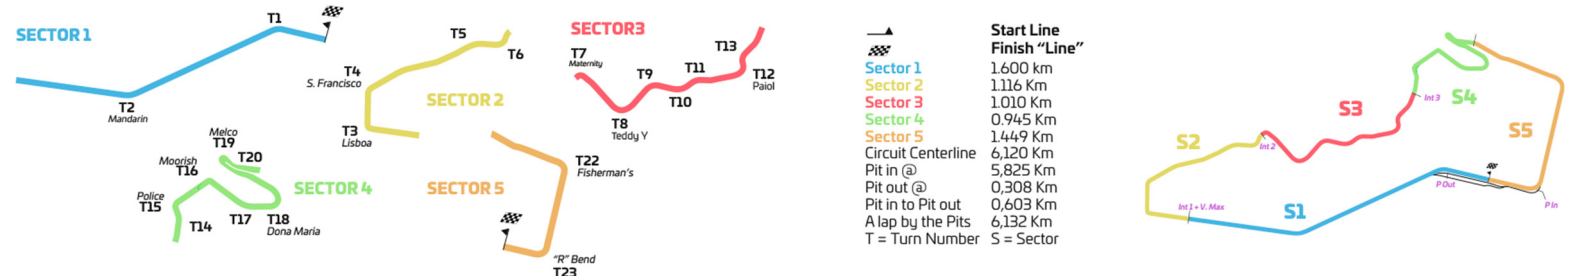

WEATHER : 1019 HPA - DRY - 25 °C - HUMIDITY 63 %

PRINTED : 2025/11/15 15:14

TIMING : WWW.ITS-EVENTS.COM