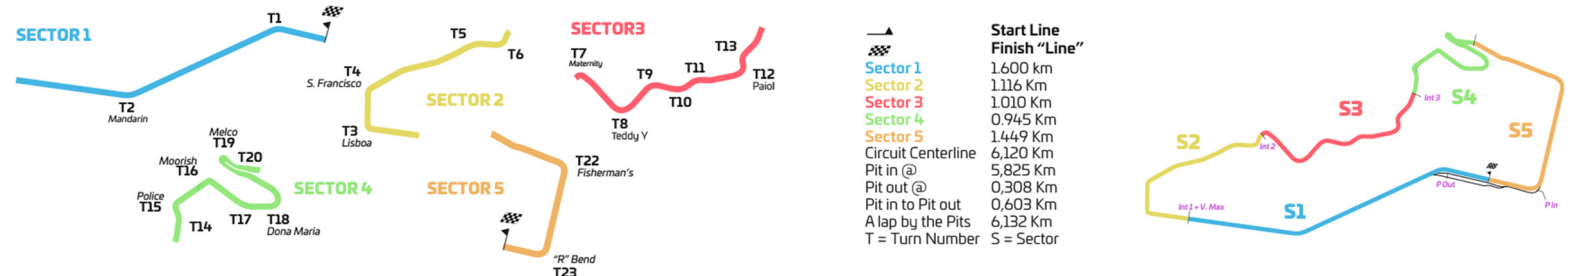

WEATHER : 1015 HPA - DRY - 25 °C - HUMIDITY 68 %

PRINTED : 2025/11/14 17:47

TIMING : WWW.ITS-EVENTS.COM